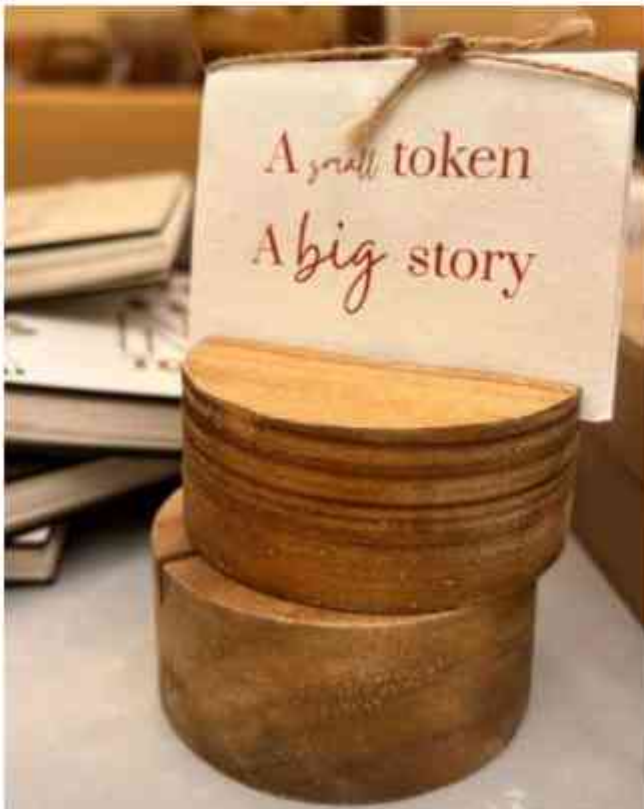

Menu

Sizes: A4 (8.2 X 11.6") | A5 (5.8 x 8.2")

QR Menu Stand
Sizes: 4 x 6"

Bill Box
Sizes: 6 x 6 x 3"

Nametag Stand
Rectangle Sizes: 4 x 2.5"
Round Sizes: 3" dia

Lazy Susan
Sizes: 9 x 12"

Hearth Triple Tier